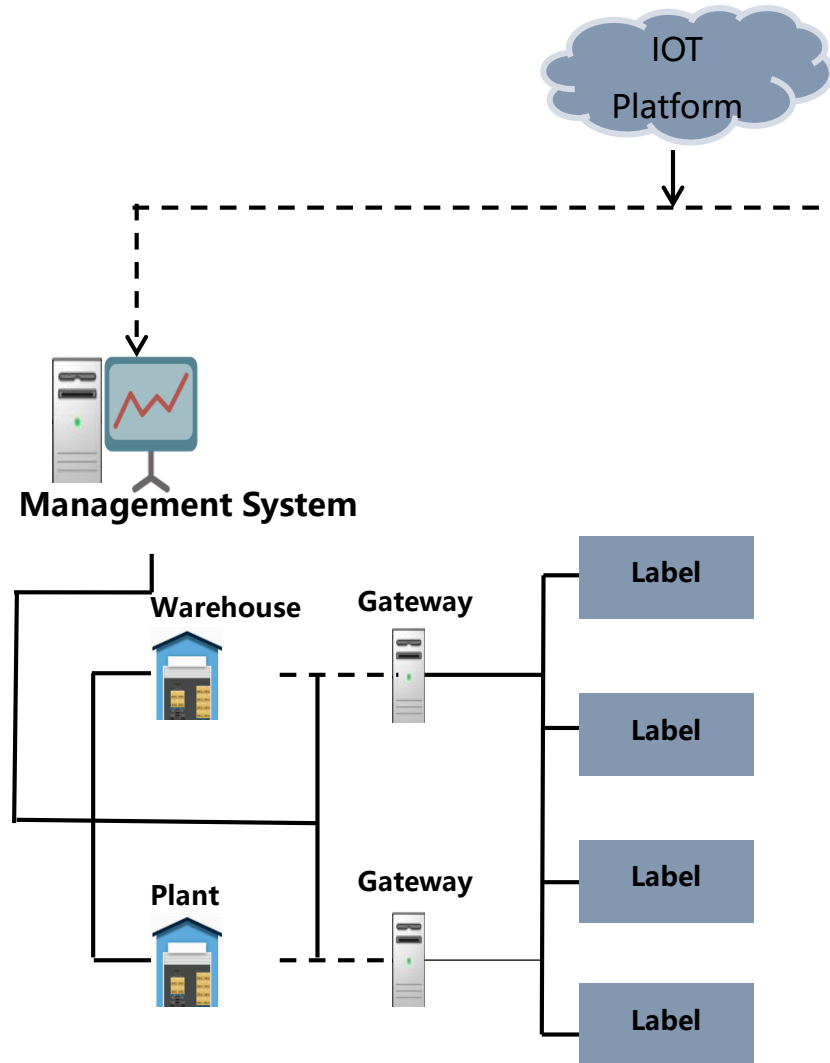

# E-PAPER SMART LOGISTICS SOLUTION

BOE

Luggage Tag

Warehouse Label

Production Line flow chart