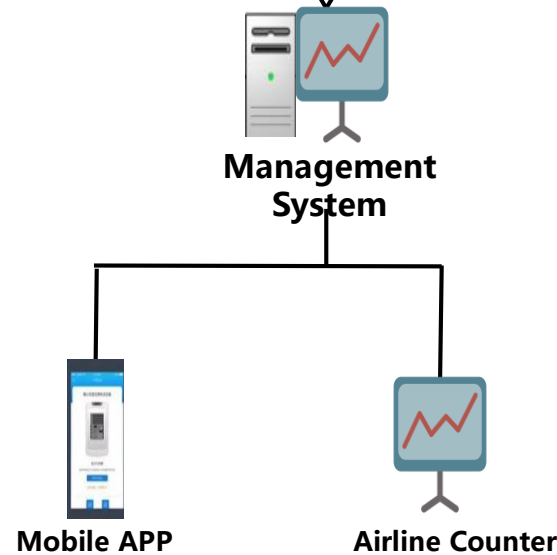

# E-PAPER SMART LOGISTICS SOLUTION

BOE

Luggage Tag

Warehouse Label

Production Line flow chart