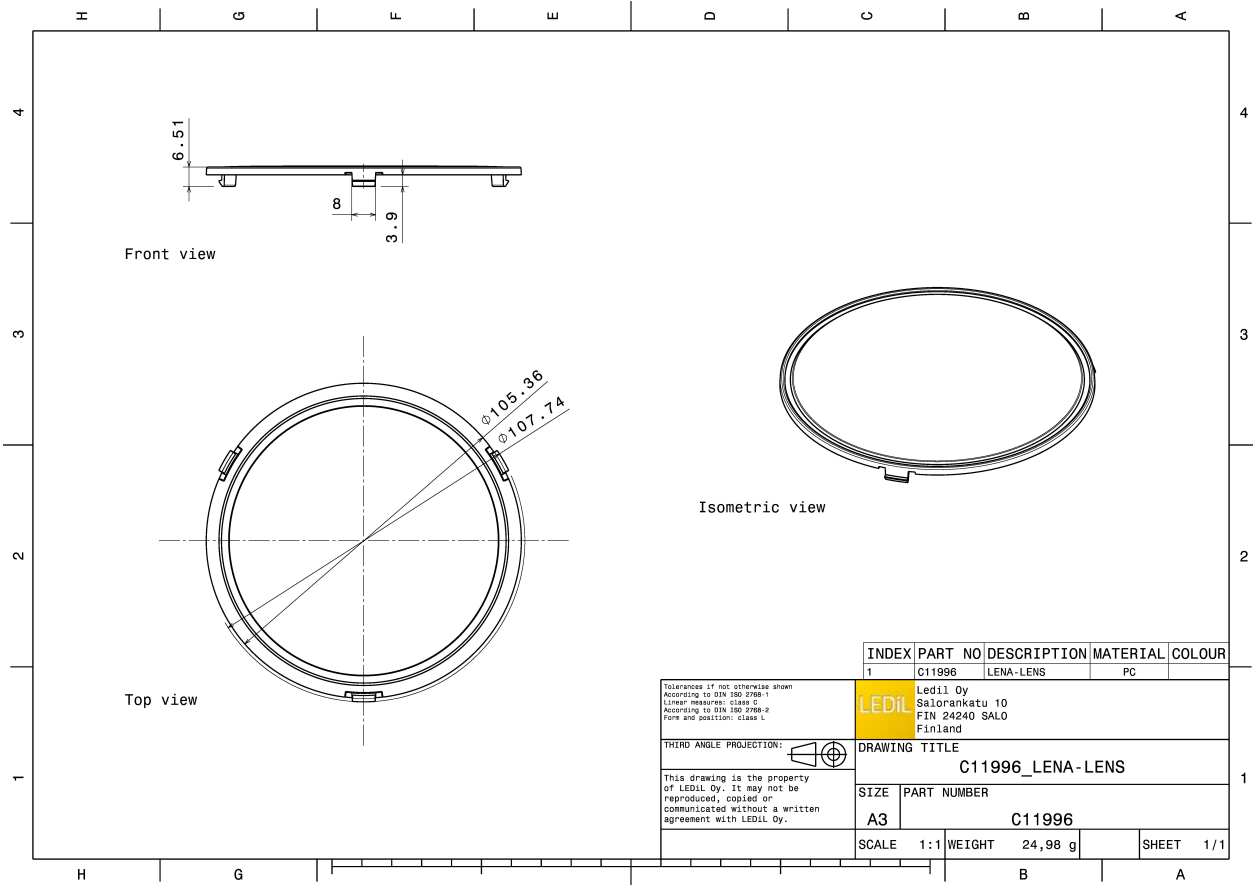

LENA-LENS

Diffusing sublens for LENA reflectors

TECHNICAL SPECIFICATIONS:

Dimensions	Ø 107.7 mm
Height	6.5 mm
Fastening	clips
Colour	
Box size	380 x 240 x 120 mm
Box weight	2.2 kg
Quantity in Box	60 pcs
ROHS compliant	yes ⓘ

MATERIAL SPECIFICATIONS:

Component	Type	Material	Colour
LENA-LENS	Sublens	PC	

GENERAL INFORMATION:

NOTE: The typical beam angle will be changed by different color, chip size and chip position tolerance. The typical total beam angle is the full angle measured where the luminous intensity is half of the peak value.