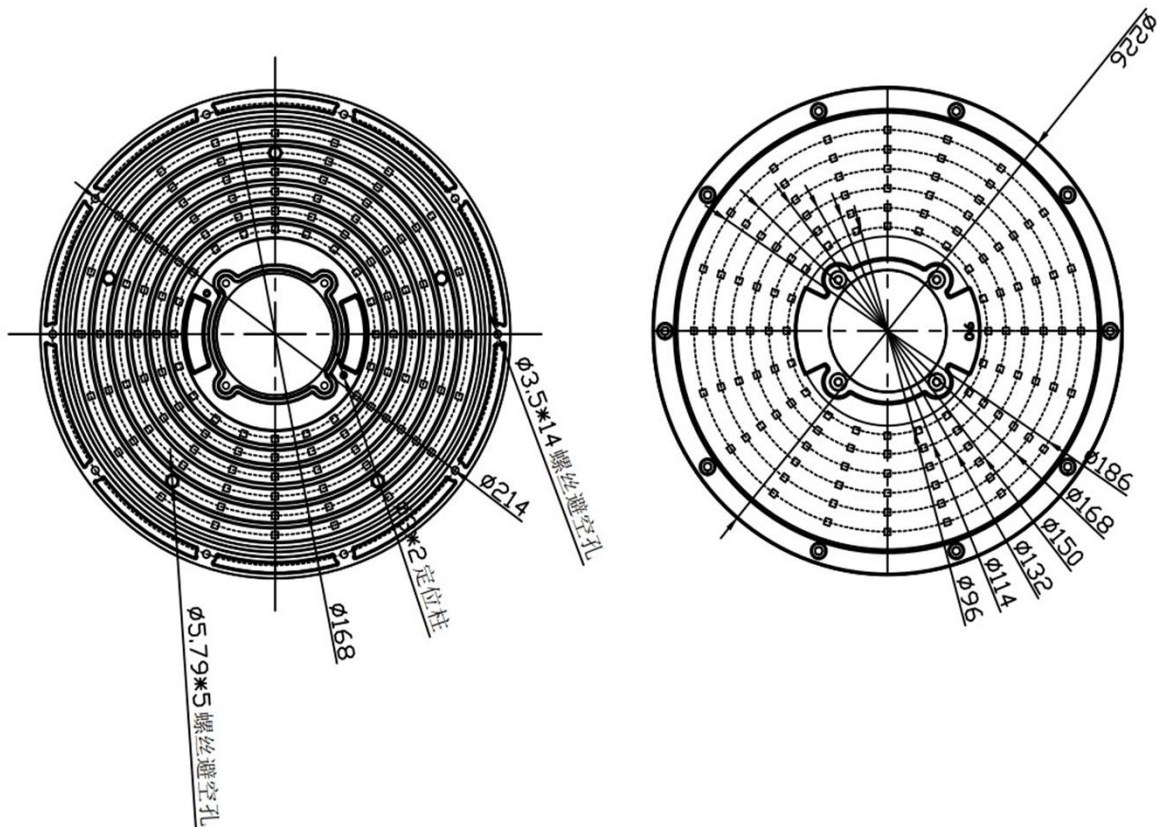

DATASHEET

UFO Highbay Lens

S01.01.01.128 _UFO-D226-XX-60

1.General Information

- ✓ Lens Material: PC
- ✓ Size: D226MM
- ✓ Beam angle: 60°
- ✓ Compatibility: 2835 3030
- ✓ Efficiency: 96%
- ✓ Fasten: Screw
- ✓ IP class: N/A
- ✓ Seal: N/A
- ✓ RoHS: YES
- ✓ Color: Matt

2.MECHANICAL SPECIFICATION

UNIT:MM

3.OPTICAL DATA

1) Simulation Data

Brand: Luxeon

LED model: 2835

Light colour: White

FWTM: H108.3°,V108.5°

FWHM: H66.6°,V66.6°

2) Test Data

Brand: Not simulate

LED model: Not simulate

Light colour: Not simulate

FWTM: Not simulate

FWHM: Not simulate

4.Usage and Maintenance