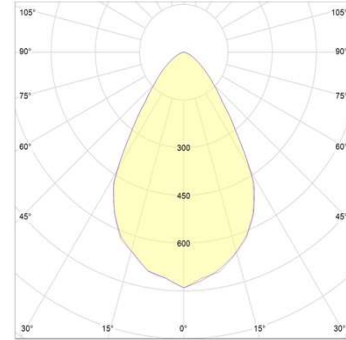

DATASHEET

UFO Highbay Lens

S01.01.01.128 _UFO-D226-XX-60

1.General Information

- ✓ Lens Material: PC
- ✓ Size: D226MM
- ✓ Beam angle: 60°
- ✓ Compatibility: 2835 3030
- ✓ Efficiency: 96%
- ✓ Fasten: Screw
- ✓ IP class: N/A
- ✓ Seal: N/A
- ✓ RoHS: YES
- ✓ Color: Matt

2.MECHANICAL SPECIFICATION

UNIT:MM

3.OPTICAL DATA

1) Simulation Data

Brand: Luxeon

LED model: 2835

Light colour: White

FWTM: H108.3°,V108.5°

FWHM: H66.6°,V66.6°

2) Test Data

Brand: Not simulate

LED model: Not simulate

Light colour: Not simulate

FWTM: Not simulate

FWHM: Not simulate

4.Usage and Maintenance