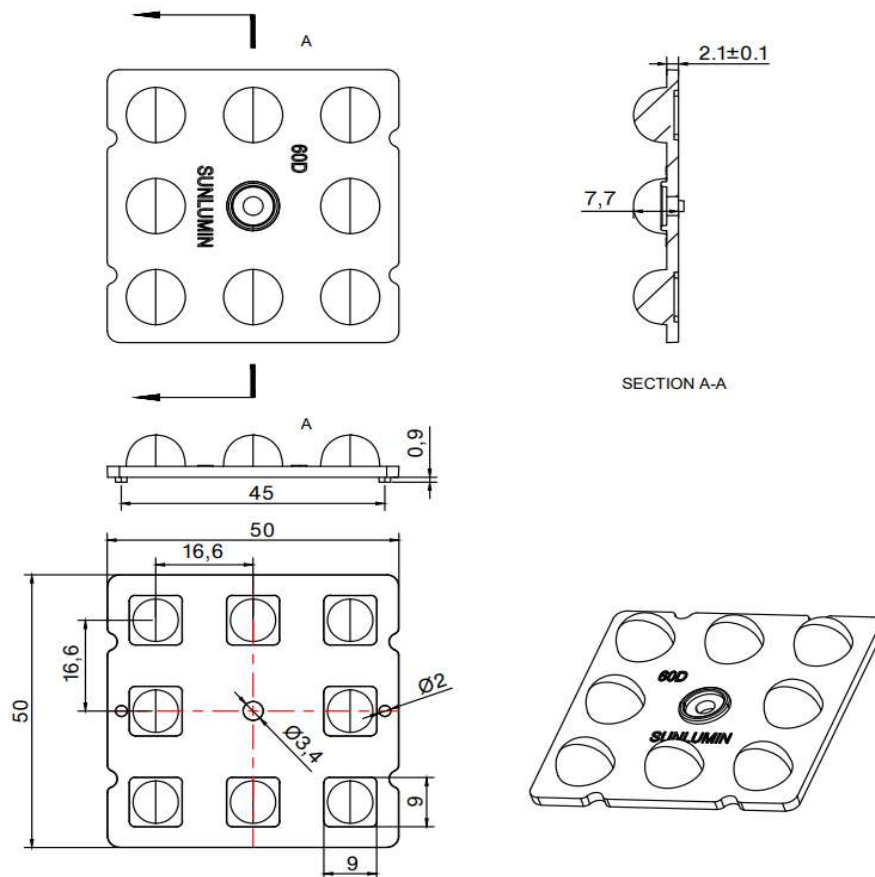

DATASHEET

S01.01.02.337_MAXWELL-8-60

Flood Lighting:

60° (Wide) beam .

50 x 50 mm. 2x3+2 arrays for 5050 size LED packages.

1.General Information

| | |
|----------------|--------------------------|
| Lens Material | : PMMA |
| Size | : 50X50mm |
| typ.FWHM | : 60° |
| Design LED | : Luxeon 5050 SQUARE(6V) |
| Compatibility | : 5050/3030/2835 |
| typ.Efficiency | : 93% |
| Fasten | : Screw |
| IP class | : N/A |
| Zhaga | : YES |
| RoHS | : YES |
| Color | : Clear |

2.MECHANICAL SPECIFICATION

UNIT:mm

Dimensions with unmarked tolerances refer to GBT14486 tolerance table.

3. OPTICAL RESULTS

1) PHOTOMETRIC DATA(MEASURED):

| | |
|-----------------|------------------------|
| LED model | Luxeon 5050 SQUARE(6V) |
| Light colour | White |
| LEDs/each optic | 1 |
| FWHM | H62.1°,V61° |
| FWTM | H73.5°,V73.5° |

Required components:

Glass

2) PHOTOMETRIC DATA(MEASURED):

| | |
|-----------------|----------------|
| LED model | Luxeon 5050 HE |
| Light colour | White |
| LEDs/each optic | 1 |
| FWHM | H61.7°,V61.9° |
| FWTM | H73.3°,V73.2° |

Required components:

Glass

3) PHOTOMETRIC DATA(MEASURED):

| | |
|-----------------|-------------------|
| LED model | Luxeon 5050 ROUND |
| Light colour | White |
| LEDs/each optic | 1 |
| FWHM | H63.4°,V61.4° |
| FWTM | H73.7°,V71.7° |