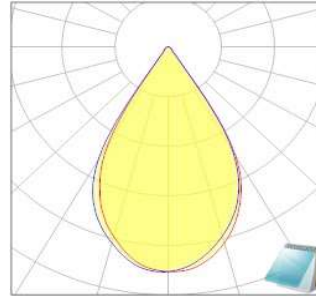

3. OPTICAL RESULTS

1) PHOTOMETRIC DATA(MEASURED):

LED model	Luxeon 5050 SQUARE(6V)
Light colour	White
LEDs/each optic	1
FWHM	H62.1°,V61°
FWTM	H73.5°,V73.5°

Required components:

Glass

2) PHOTOMETRIC DATA(MEASURED):

LED model	Luxeon 5050 HE
Light colour	White
LEDs/each optic	1
FWHM	H61.7°,V61.9°
FWTM	H73.3°,V73.2°

Required components:

Glass