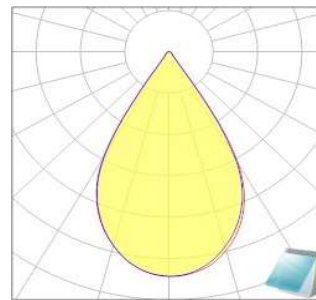

3) PHOTOMETRIC DATA(MEASURED):

LED model	Luxeon 5050 ROUND
Light colour	White
LEDs/each optic	1
FWHM	H63.4°,V61.4°
FWTM	H73.7°,V71.7°

Required components:

Glass