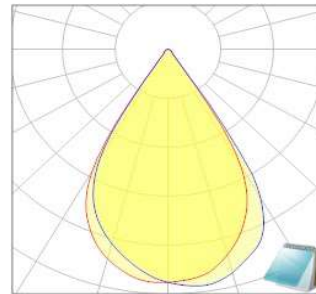

4.Usage and Maintenance

1) If necessary, clean lenses with mild soap, water and soft cloth.
2) Never use any commercial cleaning solvents on lenses, like alcohol.
3) Please handle lens with wearing gloves, skin oils may damage lens or its optical characteristic.

5.Note

Please test the data again before using. The chart data is for reference only.

The appearance and specifications of the product can be changed to improve the quality and/or performance without notice.

SUNLUMIN OPTICS CO., LTD

E info@sunlumin-optics.com

www.sunlumin.com www.sunlumin-optics.com