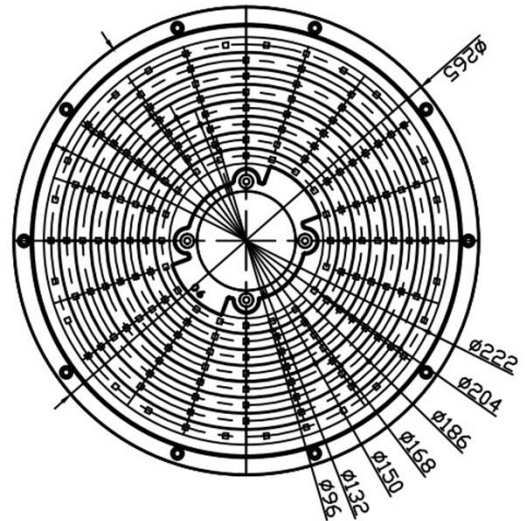

DATASHEET

UFO Highbay Lens

S01.01.01.129 _UFO-D265-XX-60

1.General Information

- ✓ Lens Material: PC
- ✓ Size: D265MM
- ✓ Beam angle: 60°
- ✓ Compatibility: 2835 3030
- ✓ Efficiency: 96%
- ✓ Fasten: Screw
- ✓ IP class: N/A
- ✓ Seal: N/A
- ✓ RoHS: YES
- ✓ Color: Matt

2.MECHANICAL SPECIFICATION

UNIT:MM

3.OPTICAL DATA

1) Simulation Data

Brand: Luxeon

LED model: 2835

Light colour: White

FWTM: H108.3°,V108.5°

FWHM: H66.6°,V66.6°

2) Test Data

Brand: Not simulate

LED model: Not simulate

Light colour: Not simulate

FWTM: Not simulate

FWHM: Not simulate

4.Usage and Maintenance