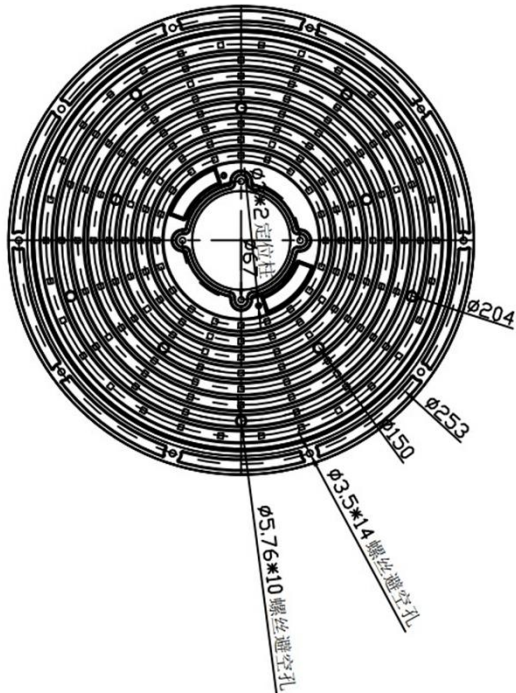

DATASHEET

UFO Highbay Lens

S01.01.01.129 _UFO-D265-XX-60

1.General Information

- ✓ Lens Material: PC
- ✓ Size: D265MM
- ✓ Beam angle: 60°
- ✓ Compatibility: 2835 3030
- ✓ Efficiency: 96%
- ✓ Fasten: Screw
- ✓ IP class: N/A
- ✓ Seal: N/A
- ✓ RoHS: YES
- ✓ Color: Matt

2.MECHANICAL SPECIFICATION

UNIT:MM

3.OPTICAL DATA

1) Simulation Data

Brand: Luxeon

LED model: 2835

Light colour: White

FWTM: H108.3°,V108.5°

FWHM: H66.6°,V66.6°

2) Test Data

Brand: Not simulate

LED model: Not simulate

Light colour: Not simulate

FWTM: Not simulate

FWHM: Not simulate

4.Usage and Maintenance