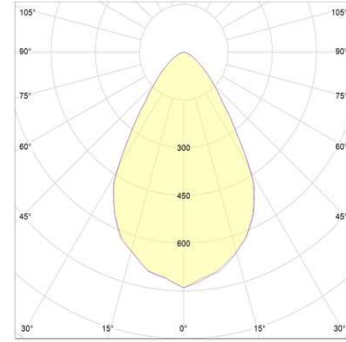

DATASHEET

UFO Highbay Lens

S01.01.01.129 _UFO-D265-XX-60

1.General Information

- ✓ Lens Material: PC
- ✓ Size: D265MM
- ✓ Beam angle: 60°
- ✓ Compatibility: 2835 3030
- ✓ Efficiency: 96%
- ✓ Fasten: Screw
- ✓ IP class: N/A
- ✓ Seal: N/A
- ✓ RoHS: YES
- ✓ Color: Matt

2.MECHANICAL SPECIFICATION

UNIT:MM

3.OPTICAL DATA

1) Simulation Data

Brand: Luxeon

LED model: 2835

Light colour: White

FWTM: H108.3°,V108.5°

FWHM: H66.6°,V66.6°

2) Test Data

Brand: Not simulate

LED model: Not simulate

Light colour: Not simulate

FWTM: Not simulate

FWHM: Not simulate

4.Usage and Maintenance