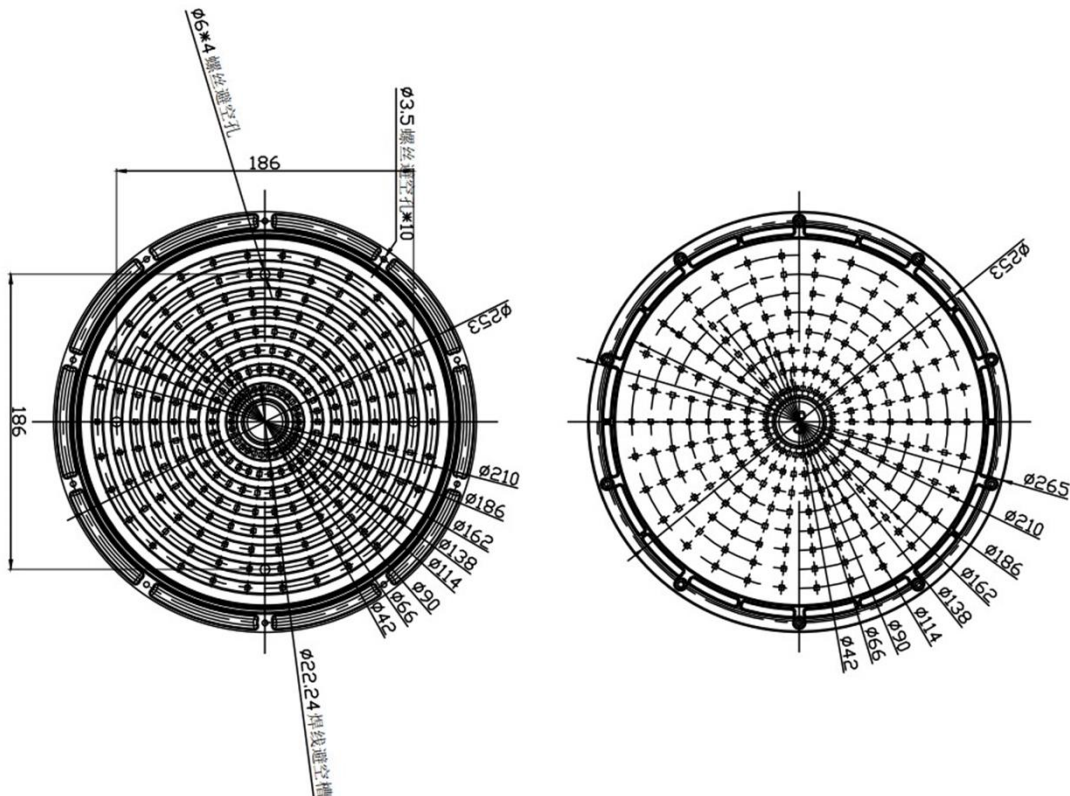

DATASHEET

UFO Highbay Lens

S01.01.01.127 _UFO-D265-XX-60

1.General Information

- ✓ Lens Material: PC
- ✓ Size: D265MM
- ✓ Beam angle: 60°
- ✓ Compatibility: 2835 3030
- ✓ Efficiency: 96%
- ✓ Fasten: Screw
- ✓ IP class: N/A
- ✓ Seal: N/A
- ✓ RoHS: YES
- ✓ Color: Matt

2.MECHANICAL SPECIFICATION

UNIT:MM

3.OPTICAL DATA

1) Simulation Data

Brand: Luxeon

LED model: 2835

Light colour: White

FWTM: H108.3°,V108.5°

FWHM: H66.6°,V66.6°

2) Test Data

Brand: Not simulate

LED model: Not simulate

Light colour: Not simulate

FWTM: Not simulate

FWHM: Not simulate

4.Usage and Maintenance