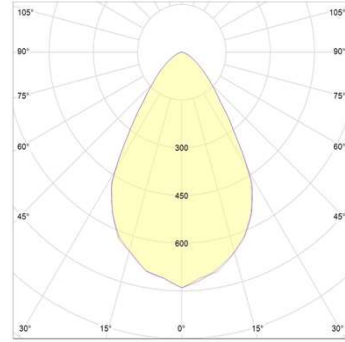

DATASHEET

UFO Highbay Lens

S01.01.01.127 _UFO-D265-XX-60

1.General Information

- ✓ Lens Material: PC
- ✓ Size: D265MM
- ✓ Beam angle: 60°
- ✓ Compatibility: 2835 3030
- ✓ Efficiency: 96%
- ✓ Fasten: Screw
- ✓ IP class: N/A
- ✓ Seal: N/A
- ✓ RoHS: YES
- ✓ Color: Matt

2.MECHANICAL SPECIFICATION

UNIT:MM

3.OPTICAL DATA

1) Simulation Data

Brand: Luxeon

LED model: 2835

Light colour: White

FWTM: H108.3°,V108.5°

FWHM: H66.6°,V66.6°

2) Test Data

Brand: Not simulate

LED model: Not simulate

Light colour: Not simulate

FWTM: Not simulate

FWHM: Not simulate

4.Usage and Maintenance