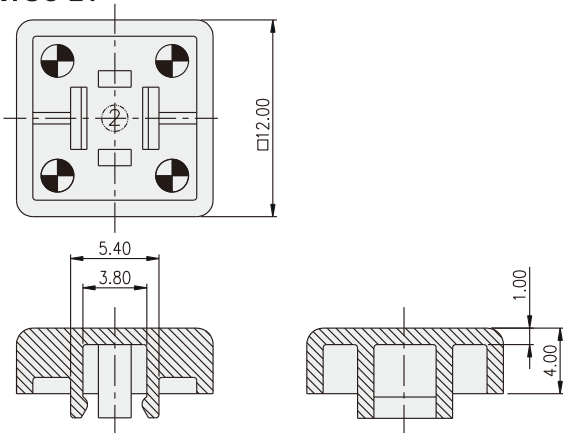

TACT SWITCH
KTSC-(6)(2) SERIES

Cap for 6x6 / 12x12
 Tact Switch

HOW TO ORDER

KTSC - [] [] []

Prod. Size: <Tactile Switch>
 2=12X12mm (Can be applied on DTS□-24)
 6=6x6mm (Can be applied on DTS□-644)

Cap Type:
 1=Square
 2=Round

Cap color:
 Y=Yellow
 B=Blue
 R=Red
 I=Ivory
 K=Black
 G=Green
 S=Salmon
 Ge=Gray

PACKAGE

<Bag>
 KTSC-2: 500 pcs
 KTSC-6: 1500 pcs

TACT SWITCH

KTSC-21

KTSC-22

KTSC-61

KTSC-62