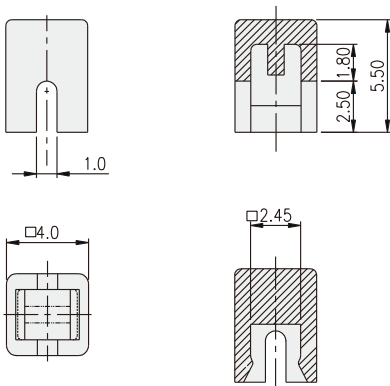

TACT SWITCH
KTSC-(6)(2) SERIES

Cap for 6x6 / 12x12
 Tact Switch

HOW TO ORDER

KTSC - [] [] []

Prod. Size: <Tactile Switch>
 2=12X12mm (Can be applied on DTS□-24)
 6=6x6mm (Can be applied on DTS□-644)

Cap Type:
 1=Square
 2=Round

Cap color:
 Y=Yellow
 B=Blue
 R=Red
 I=Ivory
 K=Black
 G=Green
 S=Salmon
 Ge=Gray

PACKAGE

<Bag>
 KTSC-2: 500 pcs
 KTSC-6: 1500 pcs

TACT SWITCH

KTSC-21

KTSC-22

KTSC-61

KTSC-62