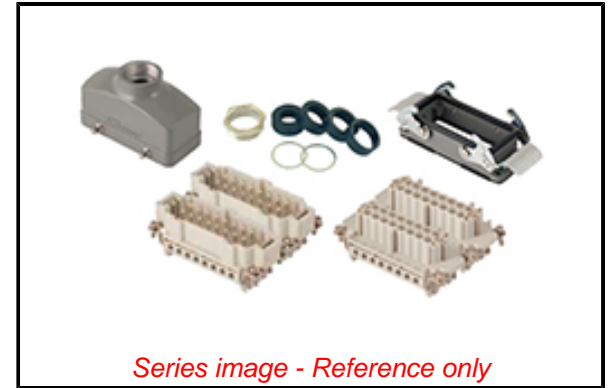

PLEASE CHECK WWW.MOLEX.COM FOR LATEST PART INFORMATION

Part Number: [0936030076](#)
Status: **Active**
Overview: [GWconnect Heavy Duty Connectors (HDC)](#)
Description: [GWconnect Connector Kit, 16 Pole, Series S-E Female-Male Inserts, M25 Metal Cable Gland, M25 Die-cast Aluminum Hood-Top Entry, Bulkhead Mount Housing-Vertical, 2 Lever, Size 16B «77x27», Grey](#)

Documents:

[RoHS Certificate of Compliance (PDF)](#)

Kit components

Kit Components [936000047](#) M25 Gland, [936012824](#) M25 Hood, [936010273](#) Male Insert, [936010263](#) Female Insert, [936012577](#) Vertical Bulkhead Housing

General

Product Family Industrial Connectors / Enclosures
Series [93603](#)
Color - Cable Jacket N/A
Component Size 16B «77X27»
Component Type Connector Kit - Female+Male
Insert Series S-E
Overview [GWconnect Heavy Duty Connectors (HDC)](#)
Product Category Heavy Duty Connectors
Product Name GWconnect
UPC 887191864372

Physical

Lock to Mating Part Yes
Mounting Style Bulkhead
Net Weight 430.000/g
Packaging Type Bag
Thread Size M25
Thread Type (M) Metric

Electrical

Current - Maximum per Contact 16.0A
Voltage - Maximum 500V

Material Info

Engineering Number 7916.7756.5

EU ELV

Not Relevant

EU RoHS

Compliant with Exemption 6(c)

REACH SVHC

Contained Per - ED/71/2019 (16 July 2019)

Lead

Halogen-Free

Status

Not Reviewed

For more information, please visit [Contact US](#)

China ROHS

ELV

RoHS Phthalates

China RoHS

50 Image

Not Relevant

Not Contained

Search Parts in this Series

[93603](#) Series