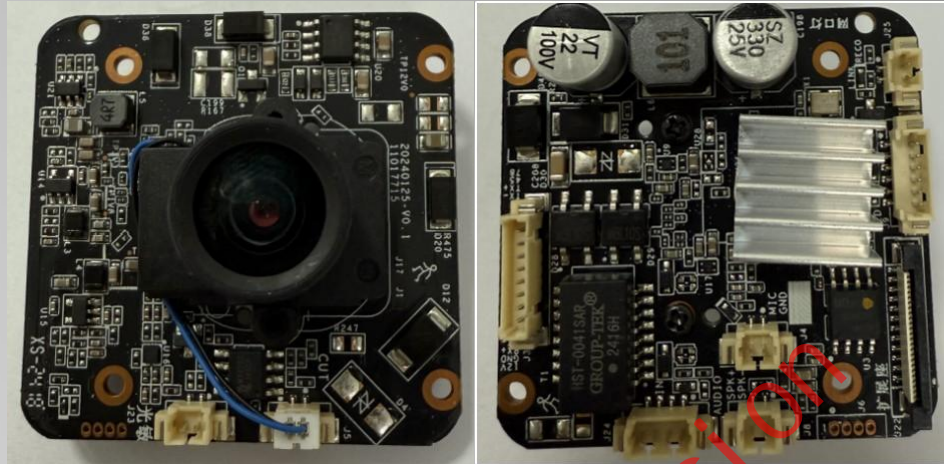

CKANPLUS Product Catalog

Model name: *CAF-300R-DC*

Image for reference only

Key Specifications:

Category	Item	Specification
System	System Processor	ARM Cortex A7 @ 600MHz
	Image Sensor (Option)	1/2.9" CMOS
Image	Streams	Dual stream
	Main Stream Frame Rate & Resolution	20fps: 2304*1296 (default), 2304*1296, 1920*1080
	Sub Stream Frame Rate & Resolution	20fps: 720*576, 720*480, 704*576 (default), 640*360, 640*480, 512*288, 352*288
	Effective Pixels	3 Megapixels
	Video Compression Standard	H.265 (default)/H.264
	Main Stream:	Main stream: 128–4096Kbps; Default: 2380Kbps
	Sub Stream :	Sub stream: 68–1024Kbps; Default: 682Kbps
	Wide Dynamic Range	Digital WDR
	Sync Mode	Internal synchronization
	Signal-to-Noise Ratio	49dB
Minimum Illumination	0Lux (Fill light on)	