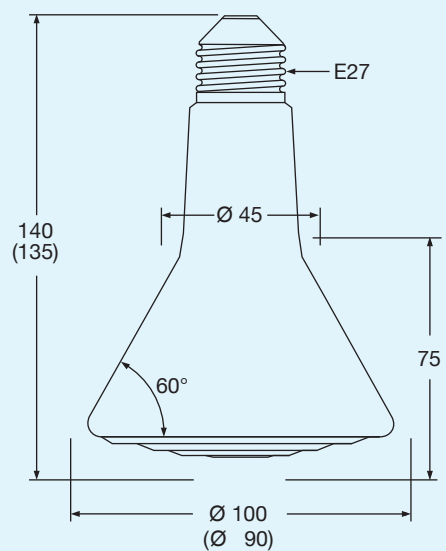

The power can be adjusted using a proprietary dimmer.

Elstein IOT/75 and IOT/90 radiators are available in two power levels of 60 W and 100 W or rather 150 W and 250 W.

IOT/75

IOT/90

Figure: 68 Mounting dimensions and radiator dimensions () in mm

Type, weight, wattage	IOT/75	85 g	60	100	-	-	W
	IOT/90	140 g	-	-	150	250	W
Surface rating			8.6	14.4	15.0	25.0	kW/m ²
Typical operating temperature			290	380	420	490	°C
Maximum permissible temperature			530	530	530	530	°C
Wavelength range			3 - 10				µm