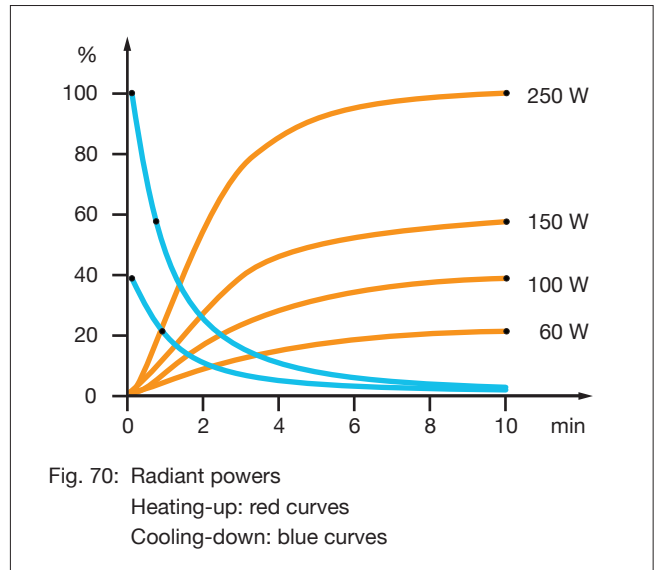

Type, weight, wattage	IOT/75	85 g	60	100	-	-	W
	IOT/90	140 g	-	-	150	250	W
Surface rating			8.6	14.4	15.0	25.0	kW/m ²
Typical operating temperature			290	380	420	490	°C
Maximum permissible temperature			530	530	530	530	°C
Wavelength range			3 - 10				µm