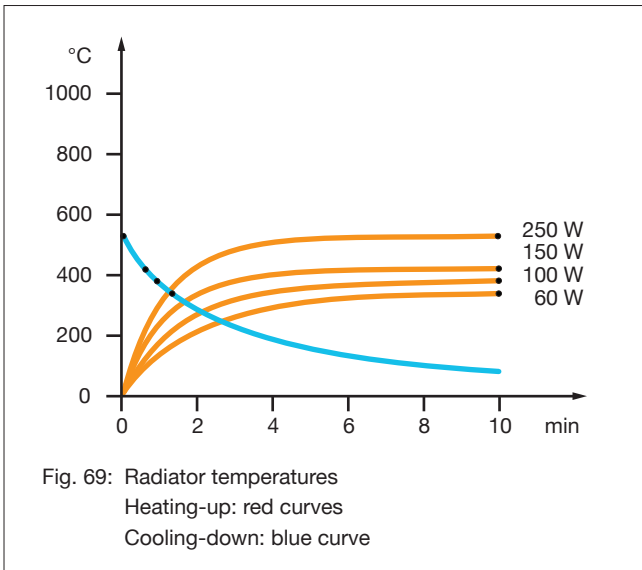

Type, weight, wattage	IOT/75	85 g	60	100	-	-	W
	IOT/90	140 g	-	-	150	250	W
Surface rating			8.6	14.4	15.0	25.0	kW/m ²
Typical operating temperature			290	380	420	490	°C
Maximum permissible temperature			530	530	530	530	°C
Wavelength range			3 - 10				µm