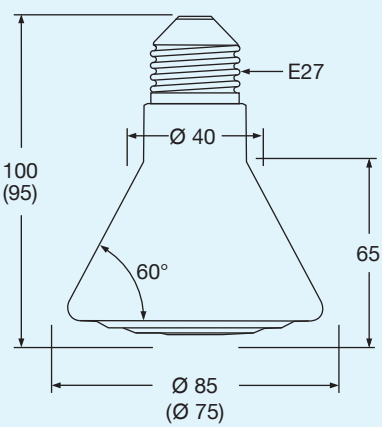

Ceramic Infrared Screw Radiators

Elstein IOT/75 and IOT/90 radiators are ceramic infrared dark radiators with E27 screw caps.

The standardised E27 thread allows easy and safe installation, as the radiators can be screwed in like bulbs into porcelain sockets or metal sockets with porcelain insert.

Due to their simple connection, IOT/75 and IOT/90 infrared radiators are suitable both for individual operation and for configuring groups of radiators. They have diverse applications, in particular they range over terrariums/pets and livestock, breeding, medical and catering technology.

The power can be adjusted using a proprietary dimmer.

Elstein IOT/75 and IOT/90 radiators are available in two power levels of 60 W and 100 W or rather 150 W and 250 W.

IOT/75

IOT/90