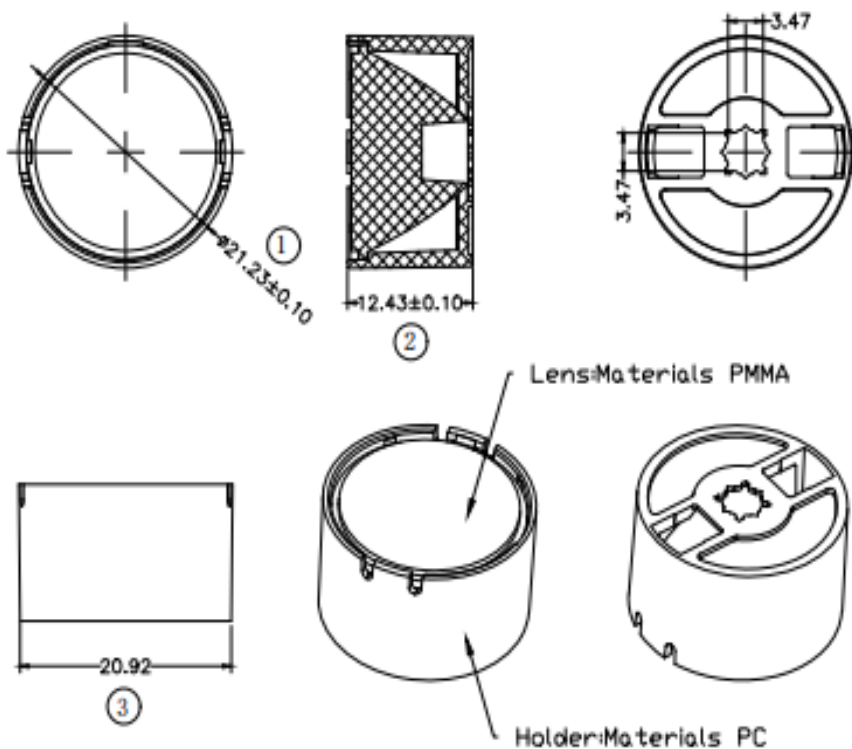

2.MECHANICAL SPECIFICATION