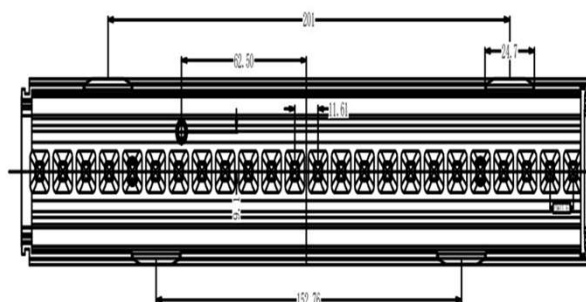

PRODUCT DATASHEET

S01.01.01.079 _ LN-280X43-24-90

1.General Information

- ✓ Material: PC 1250Z100
- ✓ Size: 280X43 (mm)
- ✓ FWHM: 90
- ✓ Design LED: LUMILEDS 2835
- ✓ Compatible LED size: 2835/3030
- ✓ Efficiency: 89%
- ✓ Fasten: Clips
- ✓ IP class: N/A
- ✓ Accessories: Matching End Cap
- ✓ RoHS: YES
- ✓ Surface: Matt

2.MECHANICAL SPECIFICATION

UNIT:MM

3.OPTICAL DATA

1) Simulation Data

LED model: LUMILEDS 2835

Light colour: White

FWTM: H128°,V109°

FWHM: H88.1°,V88.2°