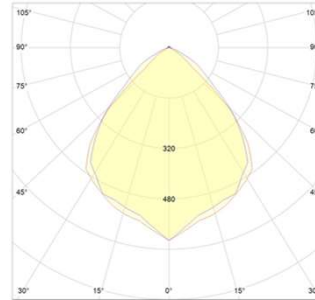

PRODUCT DATASHEET

S01.01.01.079 _ LN-280X43-24-90

1.General Information

- ✓ Material: PC 1250Z100
- ✓ Size: 280X43 (mm)
- ✓ FWHM: 90
- ✓ Design LED: LUMILEDS 2835
- ✓ Compatible LED size: 2835/3030
- ✓ Efficiency: 89%
- ✓ Fasten: Clips
- ✓ IP class: N/A
- ✓ Accessories: Matching End Cap
- ✓ RoHS: YES
- ✓ Surface: Matt

2.MECHANICAL SPECIFICATION

UNIT:MM

3.OPTICAL DATA

1) Simulation Data

LED model: LUMILEDS 2835

Light colour: White

FWTM: H128°,V109°

FWHM: H88.1°,V88.2°