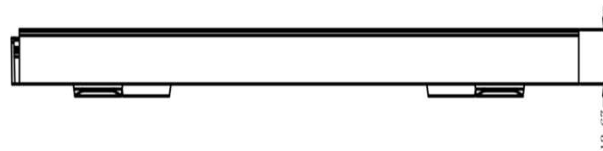

PRODUCT DATASHEET

S01.01.01.079 _ LN-280X43-24-90

1.General Information

- ✓ Material: PC 1250Z100
- ✓ Size: 280X43 (mm)
- ✓ FWHM: 90
- ✓ Design LED: LUMILEDS 2835
- ✓ Compatible LED size: 2835/3030
- ✓ Efficiency: 89%
- ✓ Fasten: Clips
- ✓ IP class: N/A
- ✓ Accessories: Matching End Cap
- ✓ RoHS: YES
- ✓ Surface: Matt

2.MECHANICAL SPECIFICATION

UNIT:MM

3.OPTICAL DATA

1) Simulation Data

LED model: LUMILEDS 2835

Light colour: White

FWTM: H128°,V109°

FWHM: H88.1°,V88.2°