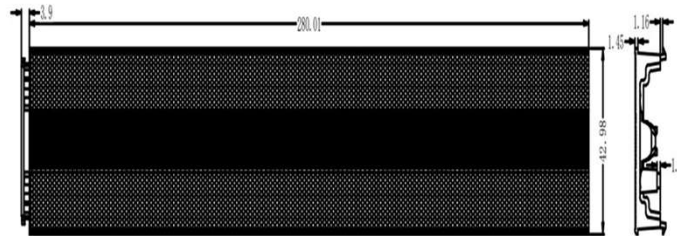

PRODUCT DATASHEET

S01.01.01.079 _ LN-280X43-24-90

1.General Information

- ✓ Material: PC 1250Z100
- ✓ Size: 280X43 (mm)
- ✓ FWHM: 90
- ✓ Design LED: LUMILEDS 2835
- ✓ Compatible LED size: 2835/3030
- ✓ Efficiency: 89%
- ✓ Fasten: Clips
- ✓ IP class: N/A
- ✓ Accessories: Matching End Cap
- ✓ RoHS: YES
- ✓ Surface: Matt

2.MECHANICAL SPECIFICATION

UNIT:MM

3.OPTICAL DATA

1) Simulation Data

LED model: LUMILEDS 2835

Light colour: White

FWTM: H128°,V109°

FWHM: H88.1°,V88.2°