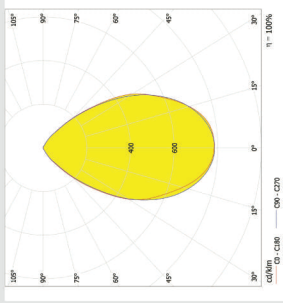

28X1 Street, Area and Industrial Lighting

OM-28X1-3535-30°

Coming Soon

SPECIFICATIONS:

LXWXH (mm) : 100X100X9.6

FWHM : 30°

LED Package : 3535

Material : Polycarbonate

CREE, OSRAM, SEOUL, LUMILEDS

OM287-28X1-3535-60°

SPECIFICATIONS:

LXWXH (mm) : 100X100X9.6

FWHM : 60°

LED Package : 3535

Material : Polycarbonate

CREE, OSRAM, SEOUL, LUMILEDS

OM545-28X1-3535-90°

SPECIFICATIONS:

LXWXH (mm) : 100X100X9.6

FWHM : 90°

LED Package : 3535

Material : Polycarbonate

CREE, OSRAM, SEOUL, LUMILEDS

OM118-28X1-3535-Type-II

SPECIFICATIONS:

LXWXH (mm) : 100X100X9.6

FWHM : Type II

LED Package : 3535

Material : Polycarbonate

CREE, OSRAM, SEOUL, LUMILEDS