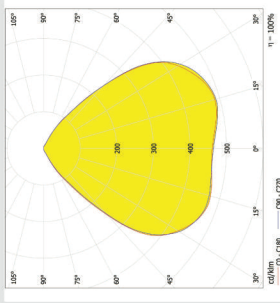

28X1 Street, Area and Industrial Lighting

OM-28X1-3535-30°

Coming Soon

SPECIFICATIONS:

LXWXH (mm) : 100X100X9.6

FWHM : 30°

LED Package : 3535

Material : Polycarbonate

CREE, OSRAM, SEOUL, LUMILEDS

OM287-28X1-3535-60°

SPECIFICATIONS:

LXWXH (mm) : 100X100X9.6

FWHM : 60°

LED Package : 3535

Material : Polycarbonate

CREE, OSRAM, SEOUL, LUMILEDS

OM545-28X1-3535-90°

SPECIFICATIONS:

LXWXH (mm) : 100X100X9.6

FWHM : 90°

LED Package : 3535

Material : Polycarbonate

CREE, OSRAM, SEOUL, LUMILEDS

OM118-28X1-3535-Type-II

SPECIFICATIONS:

LXWXH (mm) : 100X100X9.6

FWHM : Type II

LED Package : 3535

Material : Polycarbonate

CREE, OSRAM, SEOUL, LUMILEDS