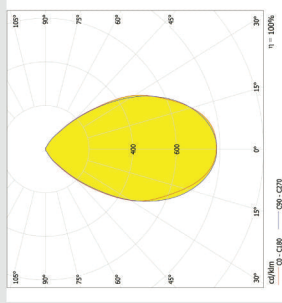

28X1 Street, Area and Industrial Lighting

OM-28X1-3535-30°

Coming Soon

SPECIFICATIONS:

LXWXH (mm) : 100X100X9.6

FWHM : 30°

LED Package : 3535

Material : Polycarbonate

CREE, OSRAM, SEOUL, LUMILEDS

OM287-28X1-3535-60°

SPECIFICATIONS:

LXWXH (mm) : 100X100X9.6

FWHM : 60°

LED Package : 3535

Material : Polycarbonate

CREE, OSRAM, SEOUL, LUMILEDS

OM545-28X1-3535-90°

SPECIFICATIONS:

LXWXH (mm) : 100X100X9.6

FWHM : 90°

LED Package : 3535

Material : Polycarbonate

CREE, OSRAM, SEOUL, LUMILEDS

OM118-28X1-3535-Type-II

SPECIFICATIONS:

LXWXH (mm) : 100X100X9.6

FWHM : Type II

LED Package : 3535

Material : Polycarbonate

CREE, OSRAM, SEOUL, LUMILEDS