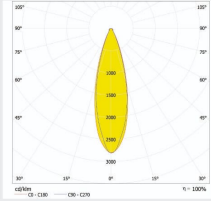

12X1 Street, Area and Industrial Lighting

OM298-12X1-5050-20°

SPECIFICATIONS:

LXWXH (mm) : 71.4X173X9.6

FWHM : 20°

LED Package : 5050

Material : Polycarbonate

CREE, OSRAM, SEOUL, LUMILEDS

OM315-12X1-5050-T-II H

SPECIFICATIONS:

LXWXH (mm) : 71.4X173X9.6

FWHM : T-II H

LED Package : 5050

Material : Polycarbonate

CREE, OSRAM, SEOUL, LUMILEDS

OM542-12X1-5050-30°

SPECIFICATIONS:

LXWXH (mm) : 71.4X173X9.6

FWHM : 30°

LED Package : 5050

Material : Polycarbonate

CREE, OSRAM, SEOUL, LUMILEDS

OM354-12X1-5050-T-II V

SPECIFICATIONS:

LXWXH (mm) : 71.4X173X9.6

FWHM : T-II V

LED Package : 5050

Material : Polycarbonate

CREE, OSRAM, SEOUL, LUMILEDS

OM313-12X1-5050-60°

SPECIFICATIONS:

LXWXH (mm) : 71.4X173X9.6