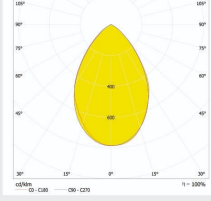

SPECIFICATIONS:

LXWXH (mm) : 71.4X173X9.6

FWHM : 60°

LED Package : 5050

Material : Polycarbonate

CREE, OSRAM, SEOUL, LUMILEDS