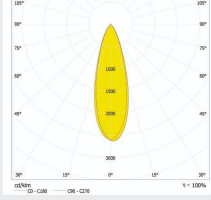

12X1 Street, Area and Industrial Lighting

OM298-12X1-5050-20°

SPECIFICATIONS:

LXWXH (mm) : 71.4X173X9.6

FWHM : 20°

LED Package : 5050

Material : Polycarbonate

CREE, OSRAM, SEOUL, LUMILEDS

OM315-12X1-5050-T-II H

SPECIFICATIONS:

LXWXH (mm) : 71.4X173X9.6

FWHM : T-II H

LED Package : 5050

Material : Polycarbonate

CREE, OSRAM, SEOUL, LUMILEDS

OM542-12X1-5050-30°

SPECIFICATIONS:

LXWXH (mm) : 71.4X173X9.6

FWHM : 30°

LED Package : 5050

Material : Polycarbonate

CREE, OSRAM, SEOUL, LUMILEDS

OM354-12X1-5050-T-II V

SPECIFICATIONS:

LXWXH (mm) : 71.4X173X9.6

FWHM : T-II V

LED Package : 5050

Material : Polycarbonate

CREE, OSRAM, SEOUL, LUMILEDS

OM313-12X1-5050-60°

SPECIFICATIONS:

LXWXH (mm) : 71.4X173X9.6