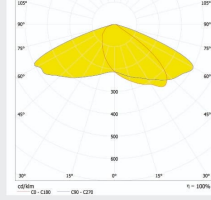

12X1 Street, Area and Industrial Lighting

OM298-12X1-5050-20°

SPECIFICATIONS:

LXWXH (mm) : 71.4X173X9.6

FWHM : 20°

LED Package : 5050

Material : Polycarbonate

CREE, OSRAM, SEOUL, LUMILEDS

OM315-12X1-5050-T-II H

SPECIFICATIONS:

LXWXH (mm) : 71.4X173X9.6

FWHM : T-II H

LED Package : 5050

Material : Polycarbonate

CREE, OSRAM, SEOUL, LUMILEDS

OM542-12X1-5050-30°

SPECIFICATIONS:

LXWXH (mm) : 71.4X173X9.6

FWHM : 30°

LED Package : 5050

Material : Polycarbonate

CREE, OSRAM, SEOUL, LUMILEDS

OM354-12X1-5050-T-II V

SPECIFICATIONS:

LXWXH (mm) : 71.4X173X9.6

FWHM : T-II V

LED Package : 5050

Material : Polycarbonate

CREE, OSRAM, SEOUL, LUMILEDS

OM313-12X1-5050-60°

SPECIFICATIONS:

LXWXH (mm) : 71.4X173X9.6