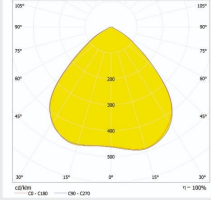

SPECIFICATIONS:

LXWXH (mm) : 71.4X173X9.6

FWHM : 90°

LED Package : 5050

Material : Polycarbonate

CREE, OSRAM, SEOUL, LUMILEDS