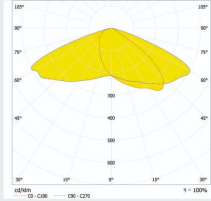

12X1 Street, Area and Industrial Lighting

OM298-12X1-5050-20°

SPECIFICATIONS:

LXWXH (mm) : 71.4X173X9.6

FWHM : 20°

LED Package : 5050

Material : Polycarbonate

CREE, OSRAM, SEOUL, LUMILEDS

OM315-12X1-5050-T-II H

SPECIFICATIONS:

LXWXH (mm) : 71.4X173X9.6

FWHM : T-II H

LED Package : 5050

Material : Polycarbonate

CREE, OSRAM, SEOUL, LUMILEDS

OM542-12X1-5050-30°

SPECIFICATIONS:

LXWXH (mm) : 71.4X173X9.6

FWHM : 30°

LED Package : 5050

Material : Polycarbonate

CREE, OSRAM, SEOUL, LUMILEDS

OM354-12X1-5050-T-II V

SPECIFICATIONS:

LXWXH (mm) : 71.4X173X9.6

FWHM : T-II V

LED Package : 5050

Material : Polycarbonate

CREE, OSRAM, SEOUL, LUMILEDS

OM313-12X1-5050-60°

SPECIFICATIONS:

LXWXH (mm) : 71.4X173X9.6