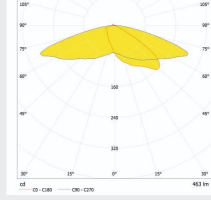

SPECIFICATIONS:

LXWXH (mm) : 71.4X173X9.6

FWHM : 30°

LED Package : 5050

Material : Polycarbonate

CREE, OSRAM, SEOUL, LUMILEDS

OM354-12X1-5050-T-II V

SPECIFICATIONS:

LED Package : 5050

Material : Polycarbonate

CREE, OSRAM, SEOUL, LUMILEDS

OM314-12X1-5050-90°

SPECIFICATIONS:

LXWXH (mm) : 71.4X173X9.6

FWHM : 90°

LED Package : 5050

Material : Polycarbonate

CREE, OSRAM, SEOUL, LUMILEDS

OM-12X1-5050-T-III M V

SPECIFICATIONS:

LXWXH (mm) : 71.4X173X9.6

FWHM : T-III M V

LED Package : 5050

Material : Polycarbonate

CREE, OSRAM, SEOUL, LUMILEDS

12X1 Street, Area and Industrial Lighting

OM-12X1-5050-7X30°

SPECIFICATIONS:

LXWXH (mm) : 71.4X173X9.6

FWHM : 7X30°

LED Package : 5050

Material : Polycarbonate