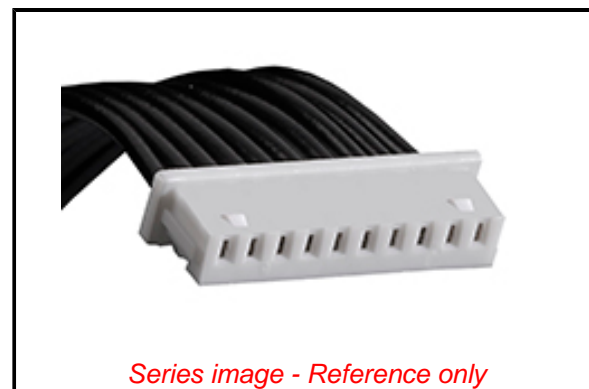

PLEASE CHECK WWW.MOLEX.COM FOR LATEST PART INFORMATION

Part Number: [0151341002](#)
Status: **Active**
Overview: [PicoBlade Connector System](#)
Description: PicoBlade Female-to-PicoBlade Female Off-the-Shelf (OTS) Cable Assembly, Single Row, 150.00mm Length, 10 Circuits, Natural

Documents:

3D Model	Datasheet (PDF)
Drawing (PDF)	RoHS Certificate of Compliance (PDF)
3D Model (PDF)	

General

Product Family	Cable Assemblies
Series	15134
Application	Signal, Wire-to-Board, Wire-to-Wire
Assembly Configuration	Dual Ended Connectors
Connector to Connector	PicoBlade-to-PicoBlade
Overmolded	No
Overview	PicoBlade Connector System
Product Name	PicoBlade
Type	Discrete Wire Assembly
UPC	191128412315

Physical

Cable Length	150.00mm
Circuits (Loaded)	10
Color - Resin	Natural
Gender	Female-Female
Lock to Mating Part	Yes
Material - Metal	Phosphor Bronze
Material - Plating Mating	Tin
Material - Plating Termination	Tin
Material - Resin	Polyester
Net Weight	5.330/g
Number of Rows	1
Packaging Type	Bag
Pitch - Mating Interface	1.25mm
Plating min - Mating	0.889µm
Plating min - Termination	0.914µm
Single Ended	No
Termination Interface: Style	Crimp or Compression
Wire Insulation Diameter	0.90mm
Wire Size AWG	28
Wire/Cable Type	UL 1061

Electrical

Current - Maximum per Contact	1.0A
Voltage - Maximum	125V

Material Info

Reference - Drawing Numbers

Sales Drawing	2012343240-000

EU ELV

Not Relevant

EU RoHS

Compliant

REACH SVHC

Not Contained Per -
D(2021)4569-DC (8
July 2021)

Halogen-Free

Status

Not Low-Halogen

For more information, please visit [Contact US](#)

China ROHS

ELV

RoHS Phthalates

China RoHS

Green Image

Not Relevant

Not Contained

Search Parts in this Series

[15134 Series](#)

Mates With

PicoBlade Header [53261](#) , [53047](#) , [53398](#) ,
[53048](#) . PicoBlade Plug Housing [51047](#)