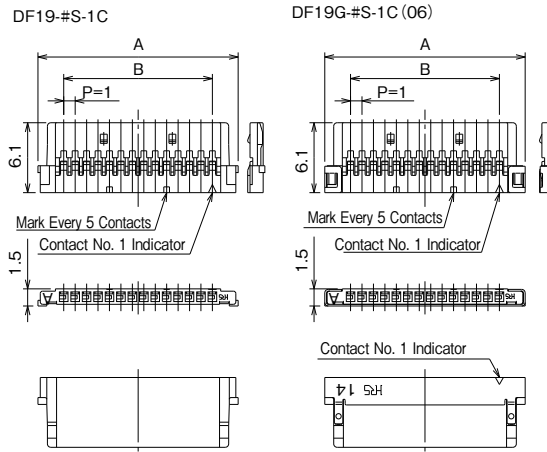

Single Row Socket (Cable Type)

Shown with terminated and installed contacts

Unit : mm

Part No.	HRS No.	No. of Pos.	A	B	Purchase Unit
DF19-8S-1C	CL0685-0029-1-00	8	11.5	7.0	100pcs per bag
DF19-14S-1C	CL0685-0012-9-00	14	17.5	13.0	
DF19-20S-1C	CL0685-0011-6-00	20	23.5	19.0	
DF19-30S-1C	CL0685-0013-1-00	30	33.5	29.0	

Unit : mm

Part No.	HRS No.	No. of Pos.	A	B	Purchase Unit
DF19G-8S-1C(06)	CL0685-0022-2-06	8	11.5	7.0	100pcs per bag
DF19G-14S-1C(06)	CL0685-0005-3-06	14	17.5	13.0	
DF19G-20S-1C(06)	CL0685-0007-9-06	20	23.5	19.0	
DF19G-30S-1C(06)	CL0685-0014-4-06	30	33.5	29.0	