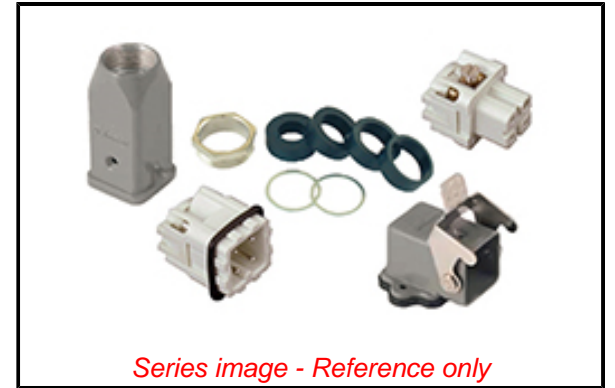

PLEASE CHECK WWW.MOLEX.COM FOR LATEST PART INFORMATION

Part Number: [0936030014](#)
Status: **Active**
Overview: [GWconnect Heavy Duty Connectors (HDC)](#)
Description: [GWconnect Connector Kit, 3 Pole, Series S-A Female-Male Inserts, M20 Metal Cable Gland, M20 Die-cast Aluminum Hood-Top Entry, Bulkhead Housing-Right Angle, 1 Lever, Size 3A «21x21», Grey](#)

Documents:

[RoHS Certificate of Compliance (PDF)](#)

Kit components

Kit Components [936000046](#) M20 Gland, [936010682](#) M20 Hood, [936010125](#) Male Insert, [936010121](#) Female Insert, [936010622](#) Right Angle Bulkhead Housing

General

Product Family Industrial Connectors / Enclosures
Series [93603](#)
Color - Cable Jacket N/A
Component Size 3A «21x21»
Component Type Connector Kit - Female+Male
Insert Series S-A
Overview [GWconnect Heavy Duty Connectors (HDC)](#)
Product Category Heavy Duty Connectors
Product Name GWconnect
UPC 887191860220

Physical

Lock to Mating Part Yes
Mounting Style Bulkhead
Net Weight 165.000/g
Packaging Type Bag
Thread Size M20
Thread Type (M) Metric

Electrical

Current - Maximum per Contact 10.0A
Voltage - Maximum 230V / 400V

Material Info

Engineering Number 7903.7745.5

Series image - Reference only

EU ELV

Not Relevant

EU RoHS

Compliant with Exemption 6(c)

REACH SVHC

Contained Per - ED/71/2019 (16 July 2019)

Lead

Halogen-Free

Status

Not Reviewed

For more information, please visit [Contact US](#)

China ROHS

ELV

RoHS Phthalates

China RoHS

50 Image

Not Relevant

Not Contained

Search Parts in this Series

[93603](#) Series

PLEASE CHECK WWW.MOLEX.COM FOR LATEST PART INFORMATION