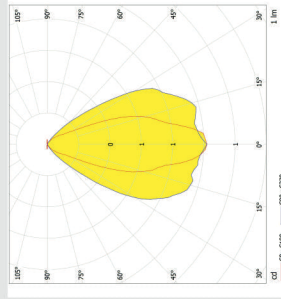

CREE, OSRAM, SEOUL, LUMILEDS

OM539-24X1-5050-60°

Coming Soon

SPECIFICATIONS:

LXWXH (mm) : 71.4X173X9.6

FWHM : 60°

LED Package : 5050

Material : Polycarbonate

CREE, OSRAM, SEOUL, LUMILEDS

OM540-24X1-5050-90°

Coming Soon

SPECIFICATIONS:

LXWXH (mm) : 71.4X173X9.6

FWHM : 90°

LED Package : 5050

Material : Polycarbonate

CREE, OSRAM, SEOUL, LUMILEDS

OM-24X1-5050-70X39°

Coming Soon

SPECIFICATIONS:

LXWXH (mm) : 71.4X173X9.6

FWHM : 70X39°

LED Package : 5050

Material : Polycarbonate

CREE, OSRAM, SEOUL, LUMILEDS

OM-24X1-5050-Type II

Coming Soon

SPECIFICATIONS:

LXWXH (mm) : 71.4X173X9.6

FWHM : Type II

LED Package : 5050

Material : Polycarbonate