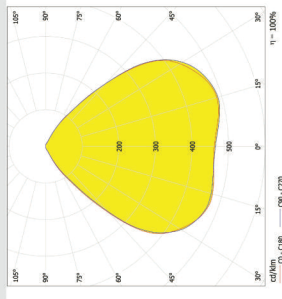

24X1 Street, Area and Industrial Lighting

OM541-24X1-5050-30°

Coming Soon

SPECIFICATIONS:

LXWXH (mm) : 71.4X173X9.6

FWHM : 30°

LED Package : 5050

Material : Polycarbonate

CREE, OSRAM, SEOUL, LUMILEDS

OM539-24X1-5050-60°

Coming Soon

SPECIFICATIONS:

LXWXH (mm) : 71.4X173X9.6

FWHM : 60°

LED Package : 5050

Material : Polycarbonate

CREE, OSRAM, SEOUL, LUMILEDS

OM540-24X1-5050-90°

Coming Soon

SPECIFICATIONS:

LXWXH (mm) : 71.4X173X9.6

FWHM : 90°

LED Package : 5050

Material : Polycarbonate

CREE, OSRAM, SEOUL, LUMILEDS

OM-24X1-5050-70X39°

Coming Soon

SPECIFICATIONS:

LXWXH (mm) : 71.4X173X9.6

FWHM : 70X39°

LED Package : 5050

Material : Polycarbonate