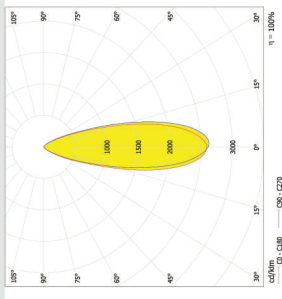

24X1 Street, Area and Industrial Lighting

OM541-24X1-5050-30°

Coming Soon

SPECIFICATIONS:

LXWXH (mm) : 71.4X173X9.6

FWHM : 30°

LED Package : 5050

Material : Polycarbonate

CREE, OSRAM, SEOUL, LUMILEDS

OM539-24X1-5050-60°

Coming Soon

SPECIFICATIONS:

LXWXH (mm) : 71.4X173X9.6

FWHM : 60°

LED Package : 5050

Material : Polycarbonate

CREE, OSRAM, SEOUL, LUMILEDS

OM540-24X1-5050-90°

Coming Soon

SPECIFICATIONS:

LXWXH (mm) : 71.4X173X9.6

FWHM : 90°

LED Package : 5050

Material : Polycarbonate

CREE, OSRAM, SEOUL, LUMILEDS

OM-24X1-5050-70X39°

Coming Soon

SPECIFICATIONS:

LXWXH (mm) : 71.4X173X9.6

FWHM : 70X39°

LED Package : 5050

Material : Polycarbonate