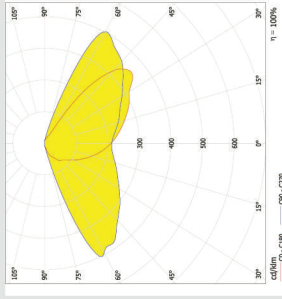

CREE, OSRAM, SEOUL, LUMILEDS

OM540-24X1-5050-90°

Coming Soon

SPECIFICATIONS:

LXWXH (mm) : 71.4X173X9.6

FWHM : 90°

LED Package : 5050

Material : Polycarbonate

CREE, OSRAM, SEOUL, LUMILEDS

OM-24X1-5050-70X39°

Coming Soon

SPECIFICATIONS:

LXWXH (mm) : 71.4X173X9.6

FWHM : 70X39°

LED Package : 5050

Material : Polycarbonate

CREE, OSRAM, SEOUL, LUMILEDS

OM-24X1-5050-Type II

Coming Soon

SPECIFICATIONS:

LXWXH (mm) : 71.4X173X9.6

FWHM : Type II

LED Package : 5050

Material : Polycarbonate

CREE, OSRAM, SEOUL, LUMILEDS

OM-24X1-5050-Type III

Coming Soon

SPECIFICATIONS:

LXWXH (mm) : 71.4X173X9.6

FWHM : Type III

LED Package : 5050

Material : Polycarbonate