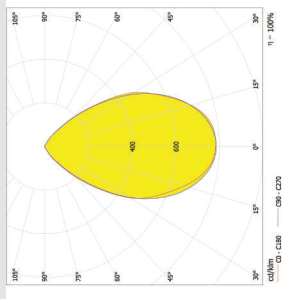

24X1 Street, Area and Industrial Lighting

OM541-24X1-5050-30°

Coming Soon

SPECIFICATIONS:

LXWXH (mm) : 71.4X173X9.6

FWHM : 30°

LED Package : 5050

Material : Polycarbonate

CREE, OSRAM, SEOUL, LUMILEDS

OM539-24X1-5050-60°

Coming Soon

SPECIFICATIONS:

LXWXH (mm) : 71.4X173X9.6

FWHM : 60°

LED Package : 5050

Material : Polycarbonate

CREE, OSRAM, SEOUL, LUMILEDS

OM540-24X1-5050-90°

Coming Soon

SPECIFICATIONS:

LXWXH (mm) : 71.4X173X9.6

FWHM : 90°

LED Package : 5050

Material : Polycarbonate

CREE, OSRAM, SEOUL, LUMILEDS

OM-24X1-5050-70X39°

Coming Soon

SPECIFICATIONS:

LXWXH (mm) : 71.4X173X9.6

FWHM : 70X39°

LED Package : 5050

Material : Polycarbonate