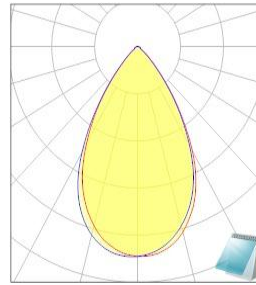

### 3. OPTICAL RESULTS

#### 1) PHOTOMETRIC DATA(MEASURED):

LED model LUXEON 5050 Round LES 6V

Light colour White

LEDs/each optic 1

FWHM H63.5°,V63.2°

FWTM H92.2°,V93.7°

Required components:

N/A