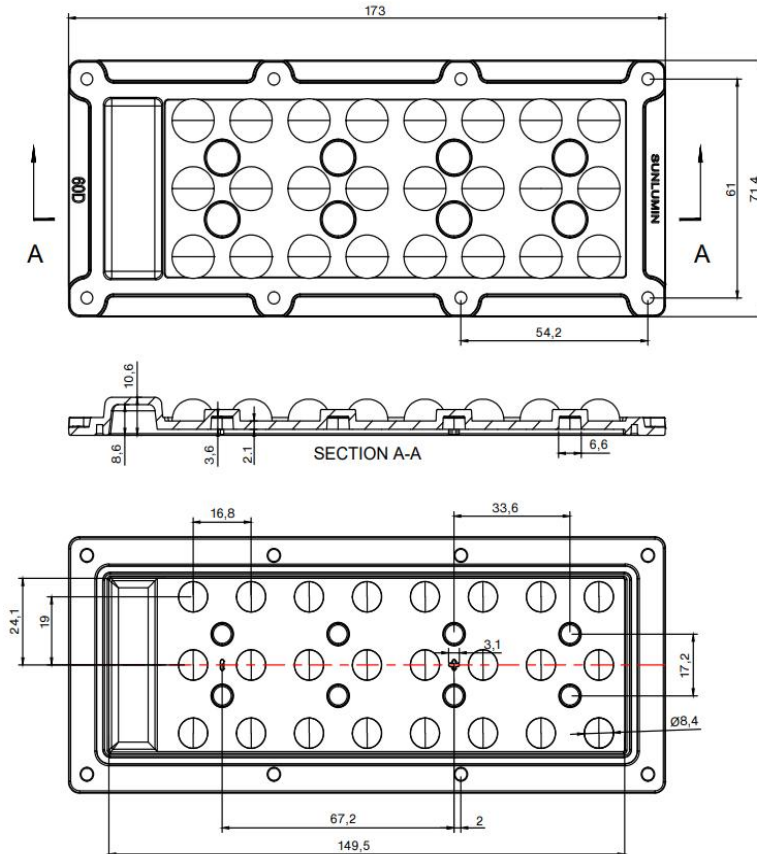

## Area Lighting:

60° (Wide) beam .

173x 71 mm, 3X8 arrays for 5050 size LED packages.

## 1.General Information

Lens Material	: PC
Size	: 173X71mm
typ.FWHM	: 60°
Design LED	: LUXEON 5050 Square LES 6V
Compatibility	: 5050/3030/2835
typ.Efficiency	: 93%
Fasten	: Screw
IP class	: IP66
Zhaga	: YES
RoHS	: YES
Color	: Clear

## 2.MECHANICAL SPECIFICATION

UNIT:mm

Dimensions with unmarked tolerances refer to GBT14486 tolerance table.

#### 1) PHOTOMETRIC DATA(MEASURED):

LED model LUXEON 5050 Round LES 6V

Light colour White

LEDs/each optic 1

FWHM H63.5°,V63.2°

FWTM H92.2°,V93.7°

Required components:

N/A