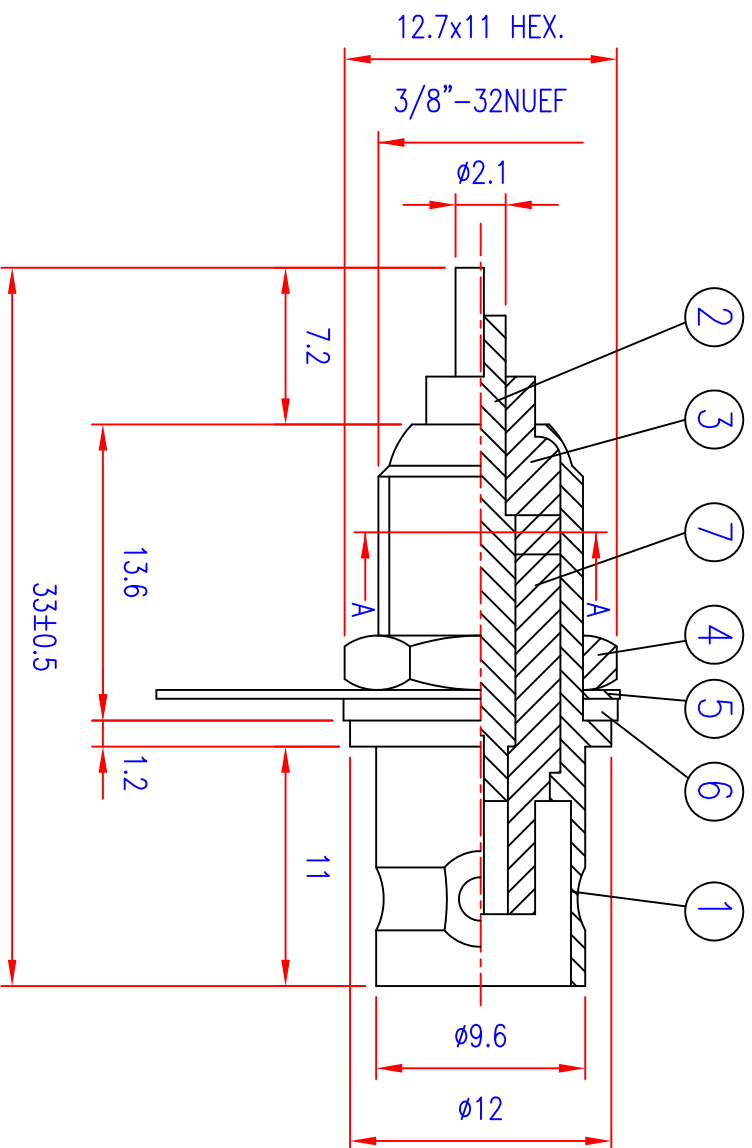

SPECIFICATION  
 BNC FEMALE BULKHEAD CONNECTOR  
 LONG THREAD , DELRIN INSULATION, NICKEL PLATED  
 WITH NUT AND WASHER

A-A SECT

UNLESS OTHERWISE SPECIFIED  
 GENERAL TOLERANCES  
 0.5~6 = ±0.2  
 >6~30 = ±0.4  
 >30~120 = ±0.6

7	INSULATOR	1	DELRIN	WHITE			
6	GEAR WASHER	1	STEEL	NICKEL			
5	GROUND PLATE	1	STEEL	NICKEL			
4	NUT	1	BRASS	NICKEL			
3	INSULATOR	1	DELRIN	WHITE			
2	PIN	1	BRASS	GOLD			
1	BODY	1	BRASS	NICKEL			
NO.	DESCRIPTION	QTY	MATERIAL	SPECIFICATION	REMARK		
DRAW BY	周維君	123108	SCALE	1 : 3	PROJ		ITEM NO. TL4260-BDNG
DEGN BY	YANG						TITLE BNC FEMALE BULKHEAD LONG THREAD
APPD BY	RAY		UNIT	MM			DWG NO. TL4260-BDNG-TNS61-A