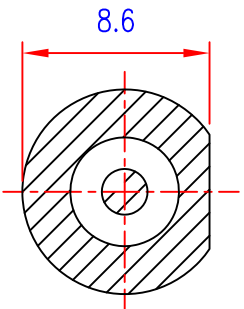

SPECIFICATION  
 BNC FEMALE BULKHEAD CONNECTOR  
 LONG THREAD , DELRIN INSULATION, NICKEL PLATED  
 WITH NUT AND WASHER

A-A SECT

UNLESS OTHERWISE SPECIFIED  
 GENERAL TOLERANCES  
 0.5~6 = ±0.2  
 >6~30 = ±0.4  
 >30~120 = ±0.6

7	INSULATOR	1	DELRIN	WHITE			
6	GEAR WASHER	1	STEEL	NICKEL			
5	GROUND PLATE	1	STEEL	NICKEL			
4	NUT	1	BRASS	NICKEL			
3	INSULATOR	1	DELRIN	WHITE			
2	PIN	1	BRASS	GOLD			
1	BODY	1	BRASS	NICKEL			
NO.	DESCRIPTION	QTY	MATERIAL	SPECIFICATION	REMARK		
DRAW BY	周維君	123108	SCALE	1 : 3	PROJ		ITEM NO. TL4260-BDNG
DEGN BY	YANG						TITLE BNC FEMALE BULKHEAD LONG THREAD
APPD BY	RAY		UNIT	MM			DWG NO. TL4260-BDNG-TNS61-A