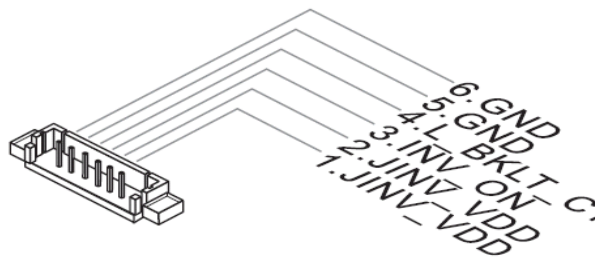

Part number	Control -51021-0600-300-MSI
Type	Control cable
Description	Control cable between 919-98H3-001 and front panel
Length	300 mm
Connector 1	51021-0600
Connector 2	loose end

Connector 1	
51021-0600	
1	JINV_VDD
2	JINV_VDD
3	INV_ON
4	L_BKLT_CTRL#
5	GND
6	GND