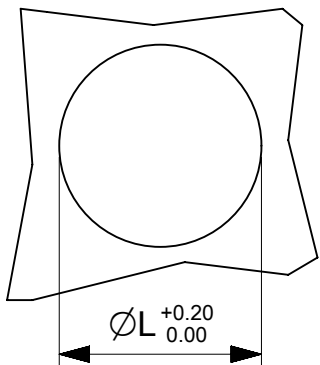

FORATURA PANNELLO
PANEL DRILLING

L
mm
22.8

scale 1:1

SYMBOLS	THIS DRAWING CONTAINS INFORMATION THAT IS PROPRIETARY TO MOLEX ELECTRONIC TECHNOLOGIES, LLC AND SHOULD NOT BE USED WITHOUT WRITTEN PERMISSION																
	DIMENSION UNITS		SCALE		CURRENT REV DESC:												
∇ = 0	mm	2:1		EC NO: 170943						7000.6827.0							
∇ = 0	GENERAL TOLERANCES (UNLESS SPECIFIED)			DRWN: AKHEMIRI 2018/01/17						METAL CABLE GLAND IP68 5 BAR WITH GASKET							
∇ = 0	ANGULAR TOL ± °			CHK'D: DMERONI 2018/01/17						PG16							
∇ = 0	4 PLACES ±			APPR: AMELZI 2018/01/19						PRODUCT CUSTOMER DRAWING							
∇ = 0	3 PLACES ±			INITIAL REVISION:						DOCUMENT NUMBER							
∇ = 0	2 PLACES ±			DRWN: AKHEMIRI 2018/01/12						936000016							
∇ = 0	1 PLACE ±			APPR: AMELZI 2018/01/19						PSD 000 A							
∇ = 0	0 PLACES ±			DRAFT WHERE APPLICABLE MUST REMAIN WITHIN DIMENSIONS		FIRST ANGLE PROJECTION		DRAWING		SERIES		MATERIAL NUMBER		CUSTOMER		SHEET NUMBER	
∇ = 0					A4-SIZE		93600		936000016		GENERAL MARKET		1 OF 1				