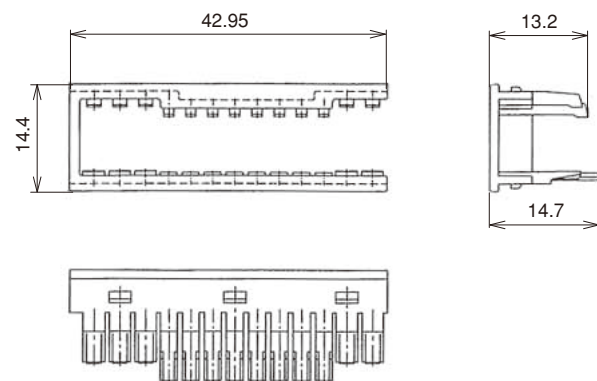

● Housing **22 Pos.**

Part No.	HRS No.	Color	Material	Packaging	RoHS
GT7-22DS-HU	757-0015-6	Light Gray	PBT	1	YES

● Retainer (Only for GT7-22DS-HU)

Part No.	HRS No.	Color	Material	Packaging	RoHS
GT7-22R	757-0016-9	Dark Gray	PBT	1	YES

● Housing **26 Pos.**

Part No.	HRS No.	Color	Material	Packaging	RoHS
GT7-26DS-HU	757-0009-3	Light Gray	PBT	1	YES

● Retainer (Only for GT7-26DS-HU)

Part No.	HRS No.	Color	Material	Packaging	RoHS
GT7-26R	757-0011-5	Dark Gray	PBT	1	YES