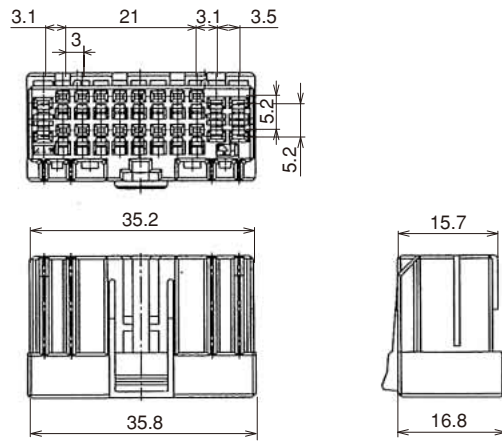

● Housing **22 Pos.**

Part No.	HRS No.	Color	Material	Packaging	RoHS
GT7-22DS-HU	757-0015-6	Light Gray	PBT	1	YES

● Retainer (Only for GT7-22DS-HU)

Part No.	HRS No.	Color	Material	Packaging	RoHS
GT7-22R	757-0016-9	Dark Gray	PBT	1	YES

● Housing **26 Pos.**

Part No.	HRS No.	Color	Material	Packaging	RoHS
GT7-26DS-HU	757-0009-3	Light Gray	PBT	1	YES

● Retainer (Only for GT7-26DS-HU)

Part No.	HRS No.	Color	Material	Packaging	RoHS
GT7-26R	757-0011-5	Dark Gray	PBT	1	YES