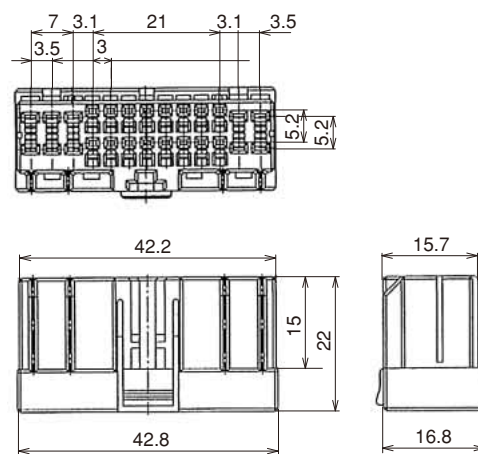

● Housing **22 Pos.**

Part No.	HRS No.	Color	Material	Packaging	RoHS
GT7-22DS-HU	757-0015-6	Light Gray	PBT	1	YES

● Retainer (Only for GT7-22DS-HU)

Part No.	HRS No.	Color	Material	Packaging	RoHS
GT7-22R	757-0016-9	Dark Gray	PBT	1	YES

● Housing **26 Pos.**

Part No.	HRS No.	Color	Material	Packaging	RoHS
GT7-26DS-HU	757-0009-3	Light Gray	PBT	1	YES

● Retainer (Only for GT7-26DS-HU)

Part No.	HRS No.	Color	Material	Packaging	RoHS
GT7-26R	757-0011-5	Dark Gray	PBT	1	YES