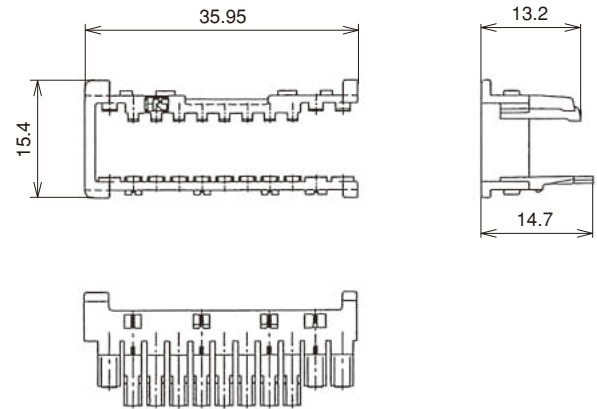

● Housing **22 Pos.**

Part No.	HRS No.	Color	Material	Packaging	RoHS
GT7-22DS-HU	757-0015-6	Light Gray	PBT	1	YES

● Retainer (Only for GT7-22DS-HU)

Part No.	HRS No.	Color	Material	Packaging	RoHS
GT7-22R	757-0016-9	Dark Gray	PBT	1	YES

● Housing **26 Pos.**

Part No.	HRS No.	Color	Material	Packaging	RoHS
GT7-26DS-HU	757-0009-3	Light Gray	PBT	1	YES

● Retainer (Only for GT7-26DS-HU)

Part No.	HRS No.	Color	Material	Packaging	RoHS
GT7-26R	757-0011-5	Dark Gray	PBT	1	YES