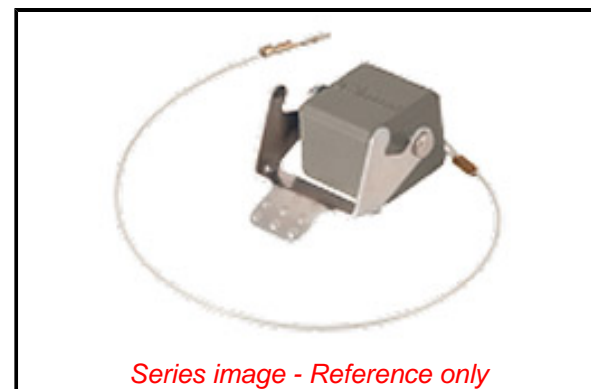

PLEASE CHECK WWW.MOLEX.COM FOR LATEST PART INFORMATION

Part Number: [0936010719](#)
Status: **Active**
Overview: GWconnect Heavy Duty Connectors (HDC)
Description: GWconnect STD - Standard, Cover for Male Inserts, Die-cast Aluminum, with 1 Lever, without Gasket, Size 3A «21x21», Grey

Documents:

[RoHS Certificate of Compliance (PDF)](#)

Agency Certification

CSA	256883
UL	E249674

General

Product Family	Industrial Connectors / Enclosures
Series	93601
Comments	With nylon wire tether line.
Component Size	3A «21x21»
Component Type	Cover
IP Rating	IP66, IP67
Overview	GWconnect Heavy Duty Connectors (HDC)
Product Category	Heavy Duty Connectors
Product Name	GWconnect
Type	STD
UPC	887191844862

Physical

Cover Coating	Polyester Powder
Cover Color	Grey RAL 9002
Lock to Mating Part	Yes
Material - Cover	Die-cast Aluminum
Material - Lever	Stainless Steel
Net Weight	16.000/g
Number of Levers	1
Packaging Type	Bag

Material Info

Engineering Number	7803.6885.A

Series image - Reference only

EU ELV

Not Relevant

EU RoHS

Compliant

REACH SVHC

Not Contained Per - ED/71/2019 (16 July 2019)

Halogen-Free

Status

Not Reviewed

For more information, please visit [Contact US](#)

China ROHS

ELV

RoHS Phthalates

Green Image

Not Relevant

Not Contained

Search Parts in this Series

[93601 Series](#)

Use With

Enclosures with with Size 3A «21x21» Male Inserts

PLEASE CHECK WWW.MOLEX.COM FOR LATEST PART INFORMATION