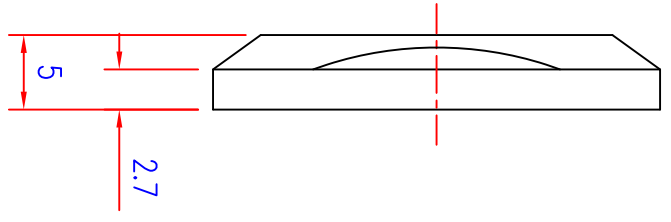

SPECIFICATION
 UHF CONNECTOR
 RIGHT ANGLE UHF FEMALE TWIST ON , RG58 , NICKEL PALTED,
 PIN GOLD
 UHF 母, 90°彎, TWIST ON , RG58 , 本體鍍鎳 , PIN : 鍍金
 錫圓殼

UNLESS OTHERWISE SPECIFIED
 GENERAL TOLERANCES
 0.5~6 = ± 0.2
 >6~30 = ± 0.4
 >30~120 = ± 0.6

NO.	DESCRIPTION	QTY	MATERIAL	SPECIFICATION	REMARK
DRAW BY	周國君	051408	SCALE	1 : 2	ITEM NO. TL4128-A-PG
DEGN BY					TITLE UHF CONNECTOR
APPD BY		UNIT	MM		

DATE	DRAWG BY	REVISED	同利企業有限公司	TELE LONG ENTERPRISE CO.,LTD	DRAWING NO.	TL4128-A-PG-TN05-C
------	----------	---------	----------	------------------------------	-------------	--------------------