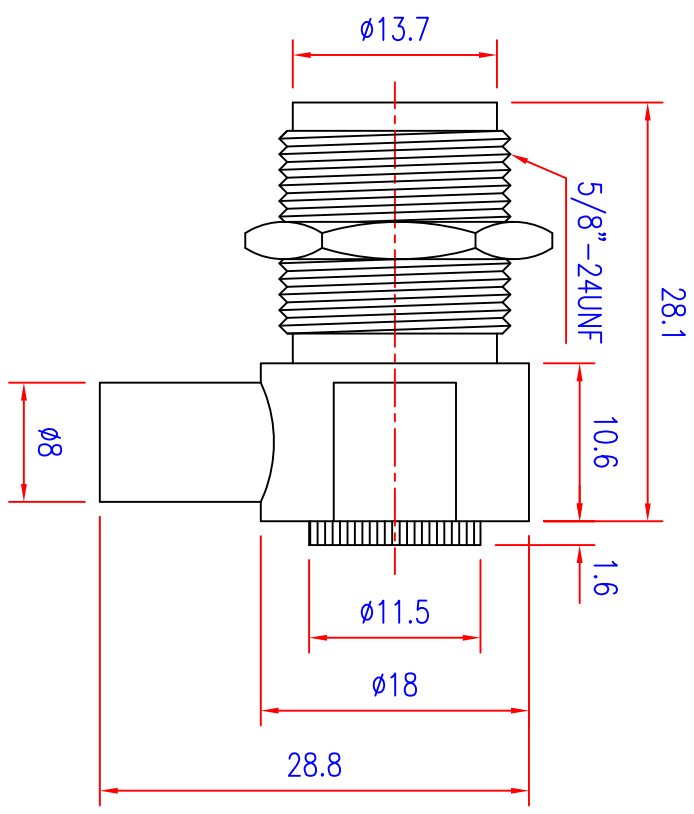

SPECIFICATION
 UHF CONNECTOR
 RIGHT ANGLE UHF FEMALE TWIST ON , RG58 , NICKEL PALTED,
 PIN GOLD
 UHF 母, 90°彎, TWIST ON , RG58 , 本體鍍鎳 , PIN : 鍍金
 錫圓殼

UNLESS OTHERWISE SPECIFIED
 GENERAL TOLERANCES
 0.5~6 = ± 0.2
 >6~30 = ± 0.4
 >30~120 = ± 0.6

NO.	DESCRIPTION	QTY	MATERIAL	SPECIFICATION	REMARK
DRAW BY	周國君	051408	SCALE	1 : 2	ITEM NO. TL4128-A-PG
DEGN BY					TITLE UHF CONNECTOR
APPD BY		UNIT	MM		

DATE	DRAWG BY	REVISED	同利企業有限公司	TELE LONG ENTERPRISE CO.,LTD	DRAWING NO.	TL4128-A-PG-TN05-C
------	----------	---------	----------	------------------------------	-------------	--------------------