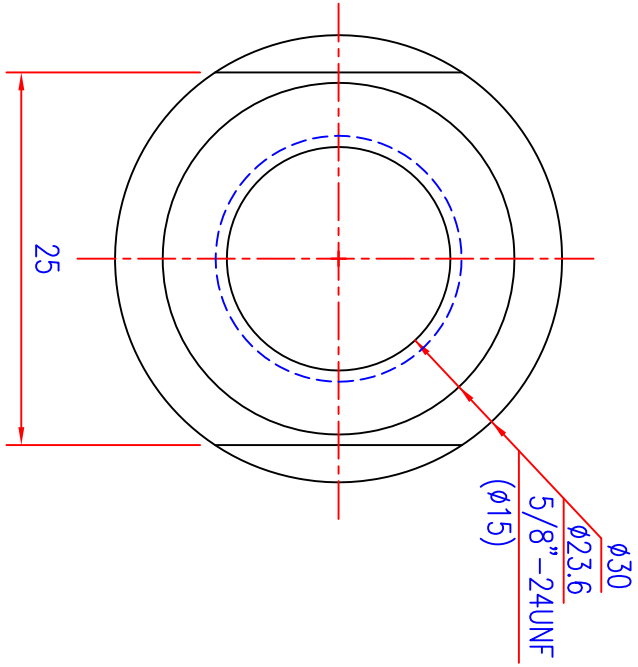

SPECIFICATION
 UHF CONNECTOR
 RIGHT ANGLE UHF FEMALE TWIST ON , RG58 , NICKEL PALTED,
 PIN GOLD
 UHF 母, 90°彎, TWIST ON , RG58 , 本體鍍鎳 , PIN : 鍍金
 錫圓殼

UNLESS OTHERWISE SPECIFIED
 GENERAL TOLERANCES
 0.5~6 = ± 0.2
 >6~30 = ± 0.4
 >30~120 = ± 0.6

NO.	DESCRIPTION	QTY	MATERIAL	SPECIFICATION	REMARK
DRAW BY	周國君	051408	SCALE	1 : 2	ITEM NO. TL4128-A-PG
DEGN BY					TITLE UHF CONNECTOR
APPD BY		UNIT	MM		

DATE	DRAWG BY	REVISED	同利企業有限公司	TELE LONG ENTERPRISE CO.,LTD	DRAWING NO.	TL4128-A-PG-TN05-C
------	----------	---------	----------	------------------------------	-------------	--------------------