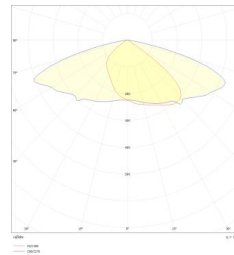

3. OPTICAL RESULTS

1) PHOTOMETRIC DATA(MEASURED):

LED model LUXEON 5050 Square LES

Light colour White

FWHM Asymmetric

Required components:

4.Usage and Maintenance

- 1) If necessary, clean lenses with mild soap, water and soft cloth.
- 2) Never use any commercial cleaning solvents on lenses, like alcohol.
- 3) Please handle lens with wearing gloves, skin oils may damage lens or its optical characteristic.

5.Note

Please test the data again before using. The chart data is for reference only.